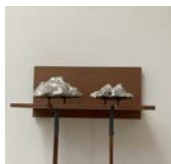

## ENTRANCE LOBBY

**Lost Work: *Sculptomatic 1 and 2***, 2020, PLA, wood, acrylic, fabric. 'Souvenir' shoulder sculptures based on two versions of an artwork that included 2.5 tonne mounds of raw clay since destroyed / recycled.

**Sculpture Painting: *Blue Thought***, 2020, from a series of gouache paintings made during the Covid 19 Lockdown by Mark Dunhill.

19<sup>th</sup> century Chinese 'pith' painting depicting a 'cangue' punishment device. Watercolour paintings on thin slices of the *Tetrapanax papyrifer* plant's pith, often referred to as 'Export paintings', were popular souvenirs for Europeans who glued them into albums.