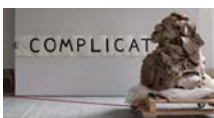

SHED

Bad Idea, 2020, video made for the Bad Ideas Collective (www.badideascollective.com) currently showing at Tallinn Art Hall, Estonia.